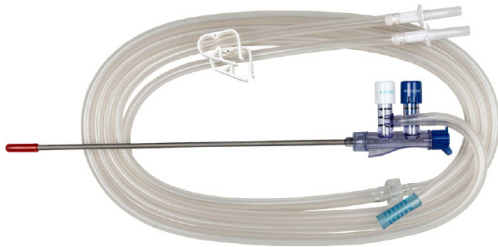

Laparoscopy For Gynaecology

Suction Irrigation Set

- Transparent ergonomic handpiece - comfort design for both right and left hand use
- Colour coded smooth push button pistons with dual seal to prevent leaking
- High flow clog free valves
- 5mmx 33cm rigid probe
- Dual spike with 3 metres of flexible tubing
- Flip back cap (fluid and gas tight) facilitates the utilisation of instruments up to 3.5mm or laser fibres through the hand-piece.
- Smooth atraumatic probe tip with 8 vents
- Quick probe exchange (10mm probe available LAP0003)
- Latex Free

Product Code	Description	QTY
LAP0008A	Suction irrigation set - 5mm probe	Box 10
SI0006	10mm probe for suction irrigation set	Box 10